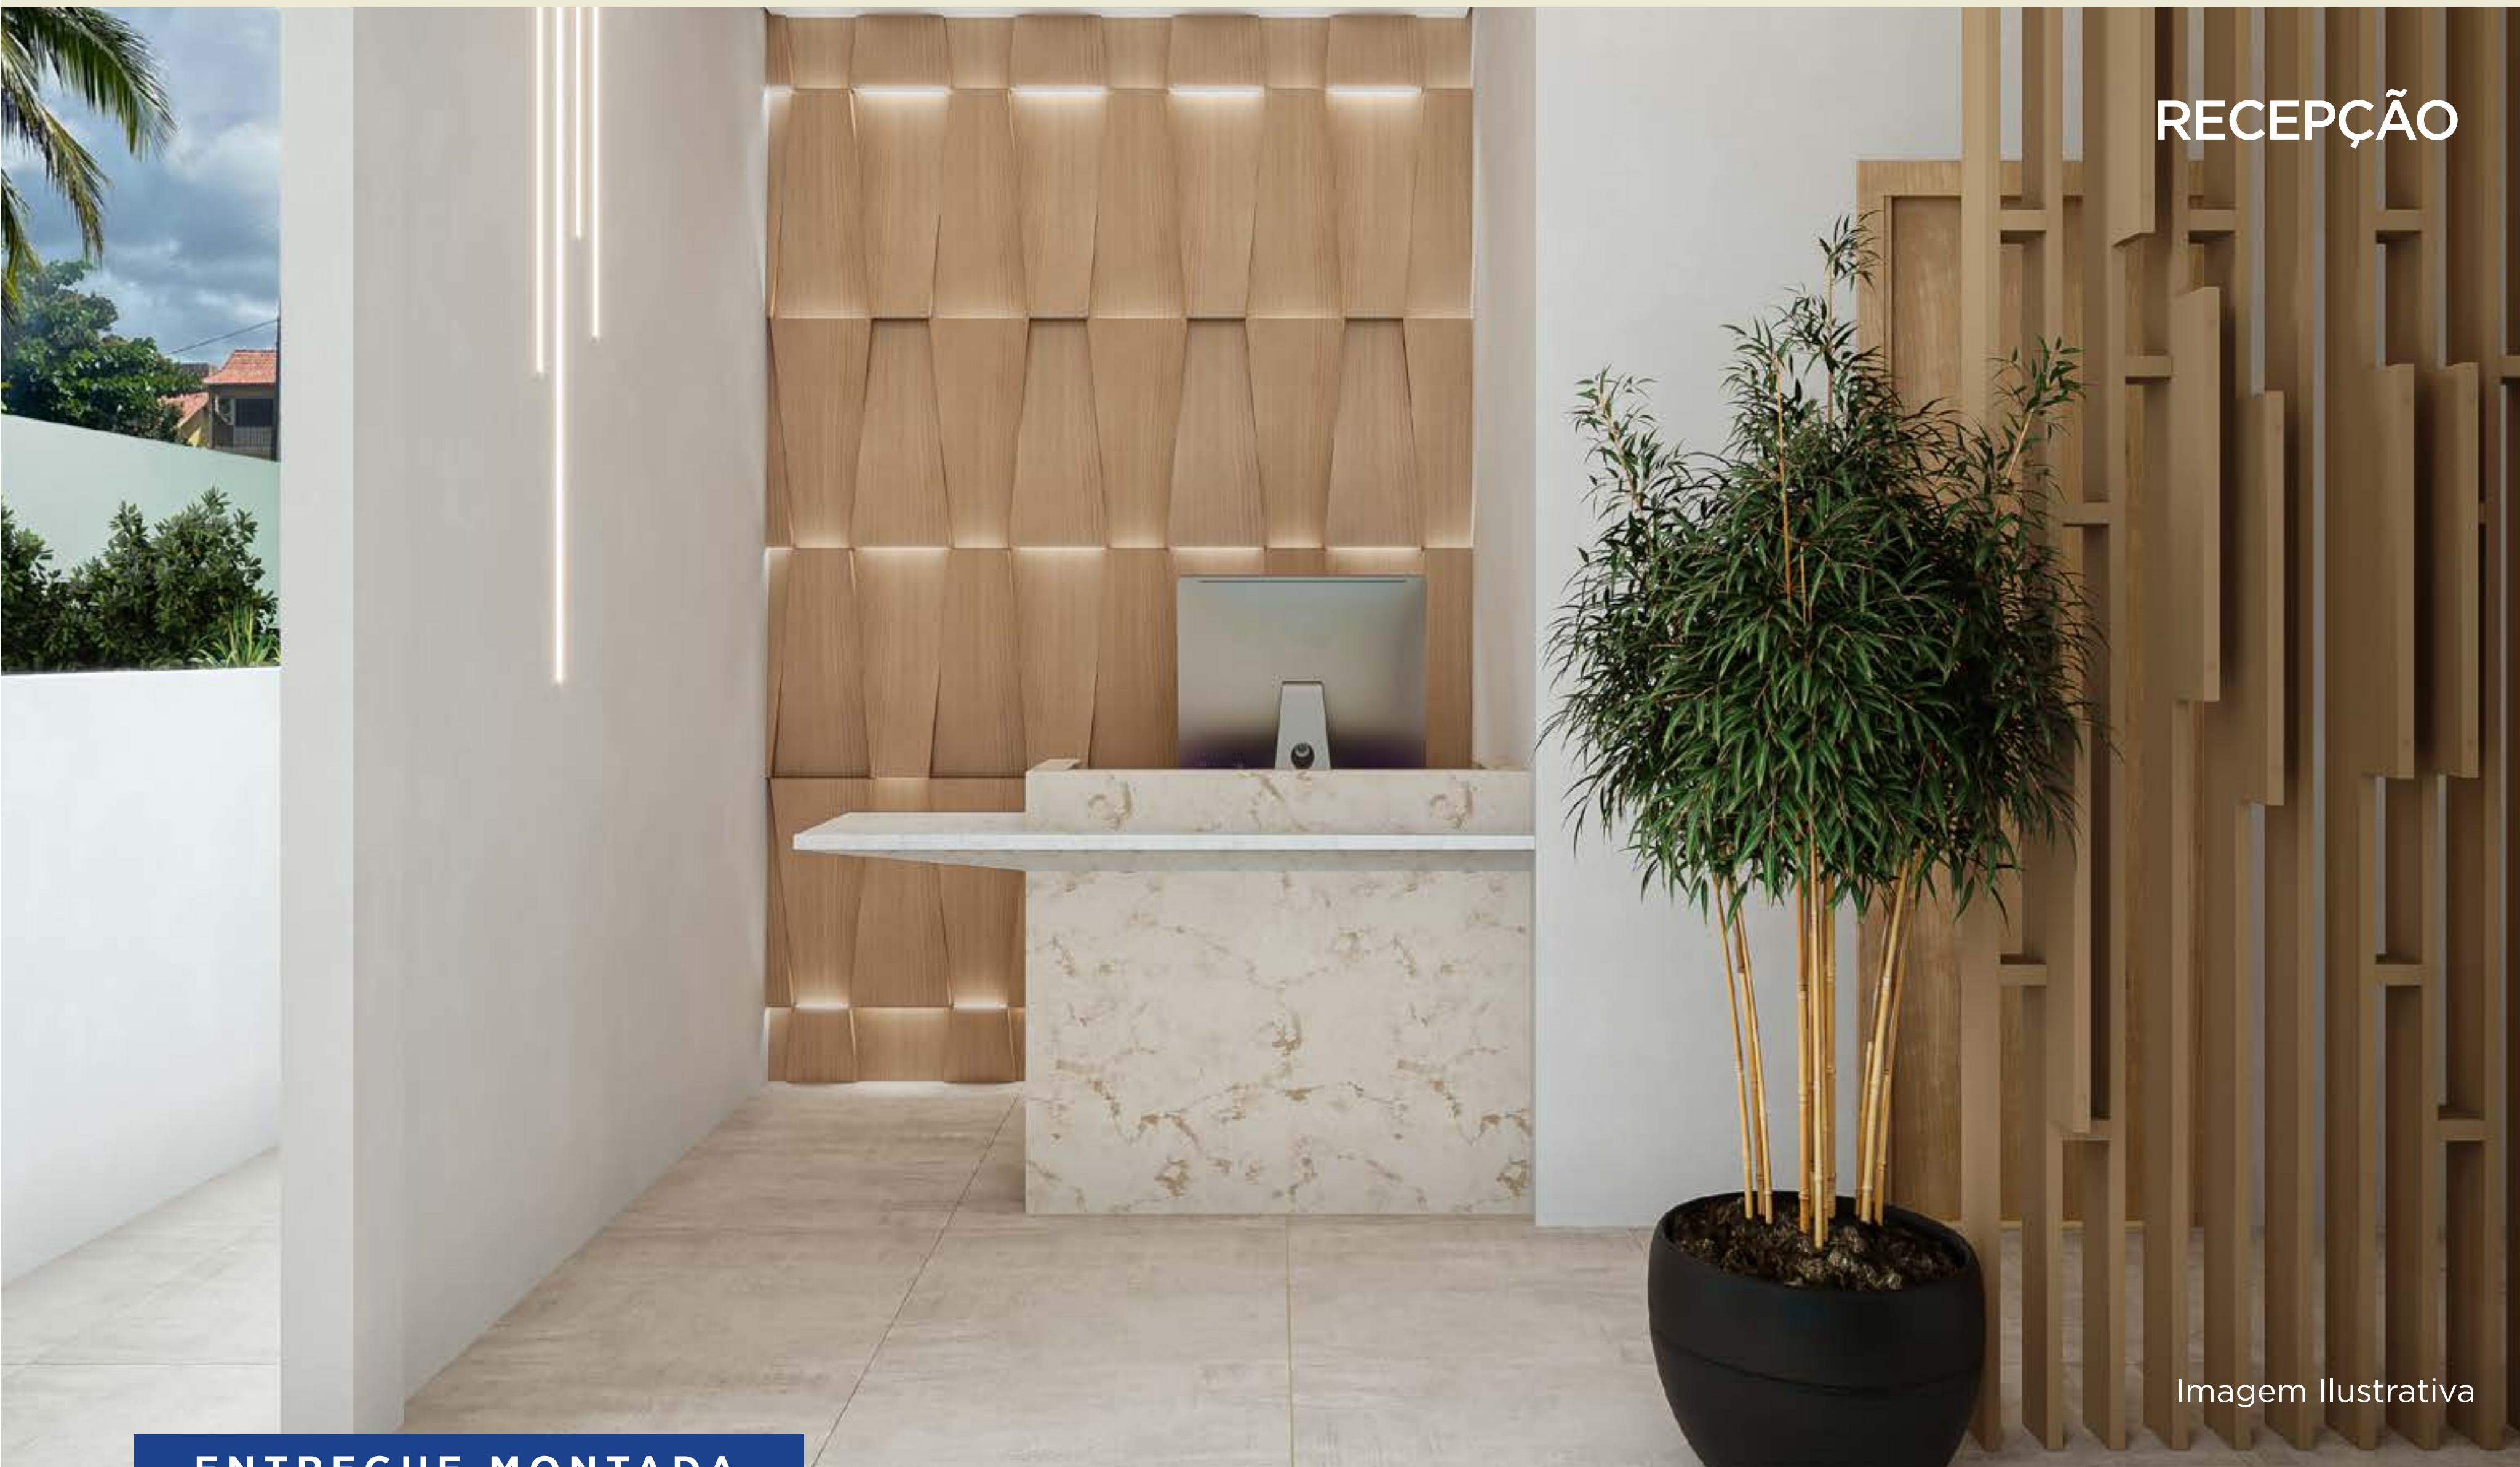

RECEPÇÃO

ENTREGUE MONTADA

Imagem Ilustrativa